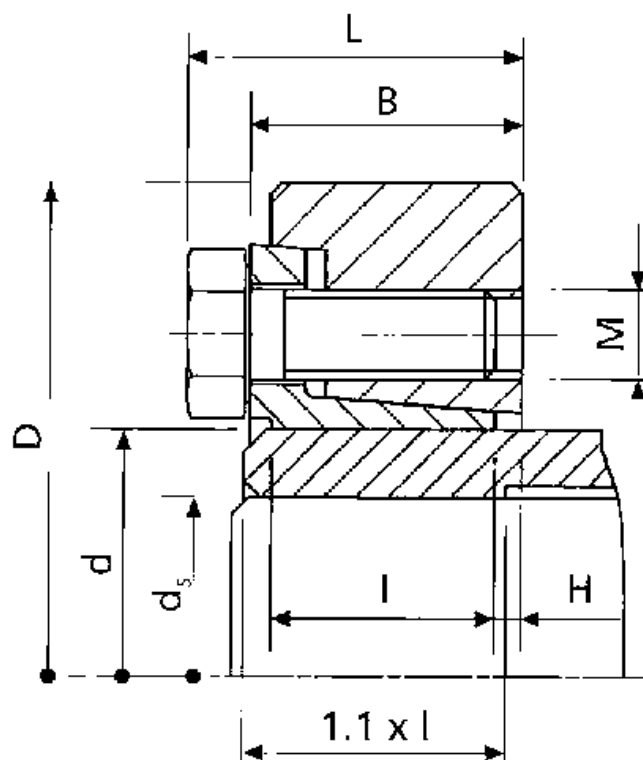

Article number: 437900130

Description: Rota-fix shaft-hub connection SA 130

Measures

B mm = 53.5
d H8 mm = 130
D mm = 215.0
ds mm = 95
F kN torque = 358
H = 5.5
I mm = 45.0
L mm = 61.5

M mm = M12
T N m torque = 17000
Ts N m bolt tightening torque = 100